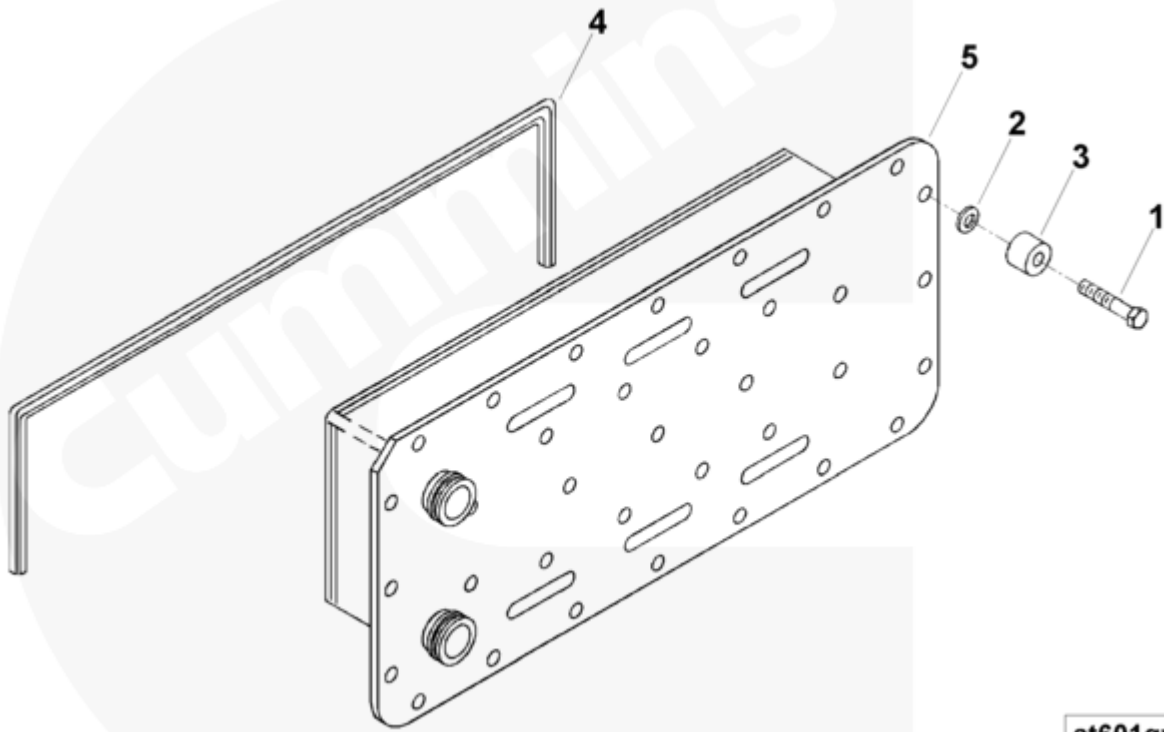

## Parts Catalog - Option Detail

Electronic Parts Catalog - Option Detail				
Option	Group	Graphic	Film Card	Date
PP2404-01	10.01	at601gv	K38	12-JAN-04
<b>Engines</b>	GTA38, K38, KTA38GC CM558, QSK38 CM2150 K106, QSK38 CM2150 MCRS, QSK38 CM850 MCRS			

©Cummins Inc

at601gv

SMALL | MEDIUM | LARGE

Cart	Ref No	Part Number	Part Description	Required	Remarks
<input type="button" value="View My Cart"/>					
		<a href="#">PP2404-01</a>	Aftercooler Core		
<input type="checkbox"/>	1	<a href="#">S 137</a>	Hexagon Head Cap Screw	52	3/8 - 16 x 2 in.
<input type="checkbox"/>	2	<a href="#">3036460</a>	Spring Washer	52	
<input type="checkbox"/>	3	<a href="#">3626867</a>	Mounting Spacer	48	
<input type="checkbox"/>	4	<a href="#">3865994</a>	Rectangular Strip Seal	4	
<input type="checkbox"/>	5	<a href="#">3866152</a>	Aftercooler Core	4	